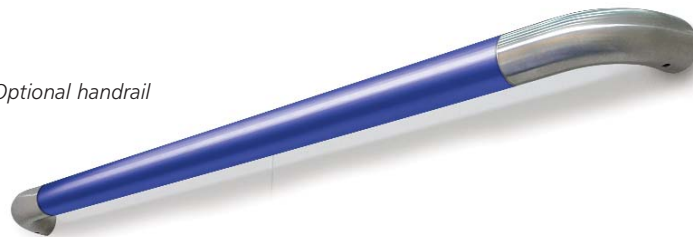

Essential

Ideal Lift Essential Car Finish

This lift is the standard base model in the range and is available in a light or dark grey colour scheme.

Styling features:

- Suspended downlighter effect ceiling, powder coated white.
- Full height operating console, edge trim contrasting to walls, with illuminated data panel and pushes which are illuminated white until pushed, when they become illuminated red. An adjustable buzzer indicates operation to persons with impaired vision.
- Tactile (raised legends) pushes are standard.
- Light or dark grey vinyl skin plate car walls.
- Satin stainless steel tubular handrail.
- Carpet by others with PVC tiles an option.
- Light or dark grey vinyl skin plate doors and surrounds.
- 3-hour emergency lighting.
- Lift Autodial System with induction loop (3-stage emergency voice communication).
- Half height mirror to rear wall (recommended as an aid to unaccompanied wheelchair users).
- Digital lift car position and 'direction of travel' indicator.
- Voice annunciator.
- Full height door detector.
- Direction of travel arrows and gongs in car front panel.
- Meets the requirements of the DDA and complies with EN81-70.

Light Grey

Dark Grey

Black

Optional vinyl stud floor tiles

Optional handrail

Standard handrail in stainless steel

Blue

Red